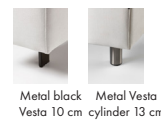

Corner XL

To determine whether your Corner XL module is Left (CXL L) or Right (CXL R), stand in front of the sofa. If the longest back part is on your right side, it is a Corner XL Right. If the longest back part is on your left side, it is a Corner XL Left.

Vesta

The height of the sofa is based on the 10 cm leg

Info

Vesta Quilt only in comfort C1 and CM.

Leg options

Upholstery

Std.

Spec.